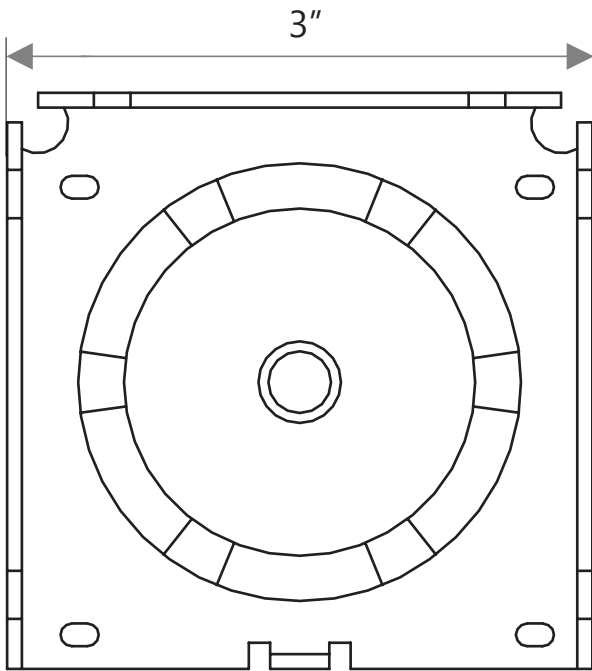

Square Fascia

3" Fascia Bracket Profile

3" Fascia Bracket Idol End

3" Fascia Bracket S Clutch End

Available Colors

Alabaster

White

Bronze