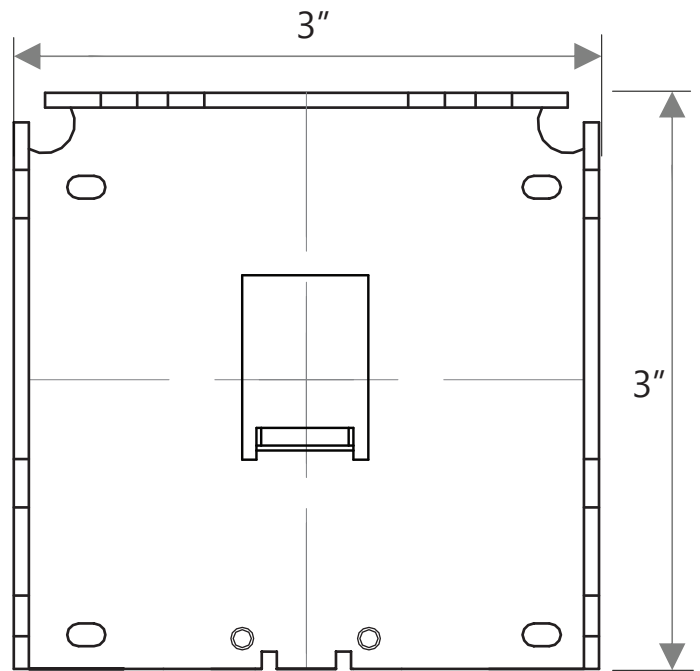

Square Fascia

3" Fascia Bracket Profile

3" Fascia Bracket Idol End

3" Fascia Bracket S Clutch End

Available Colors

Alabaster

White

Bronze