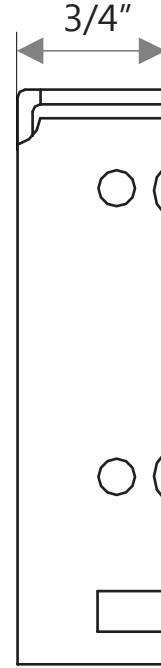

Square Fascia

3" Fascia Bracket Profile

3" Fascia Bracket Idol End

3" Fascia Bracket S Clutch End

Available Colors

Alabaster

White

Bronze