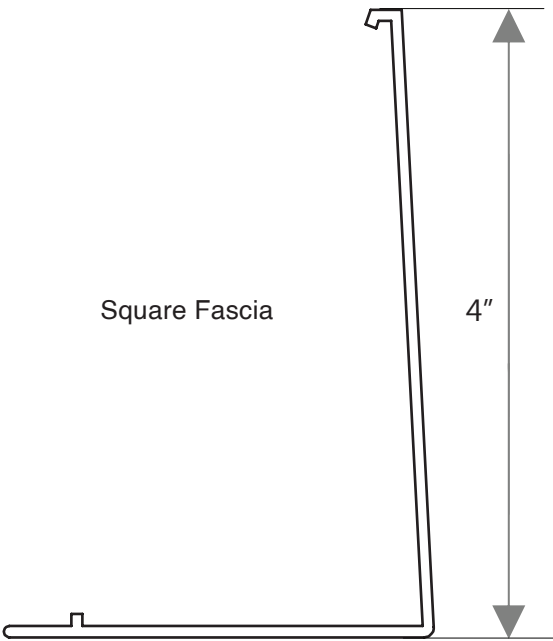

4" Fascia Bracket Idol End

4" Fascia Bracket Clutch End

Square Fascia

4"

3/4"

4" Fascia Bracket Profile

Available Colors

Alabaster