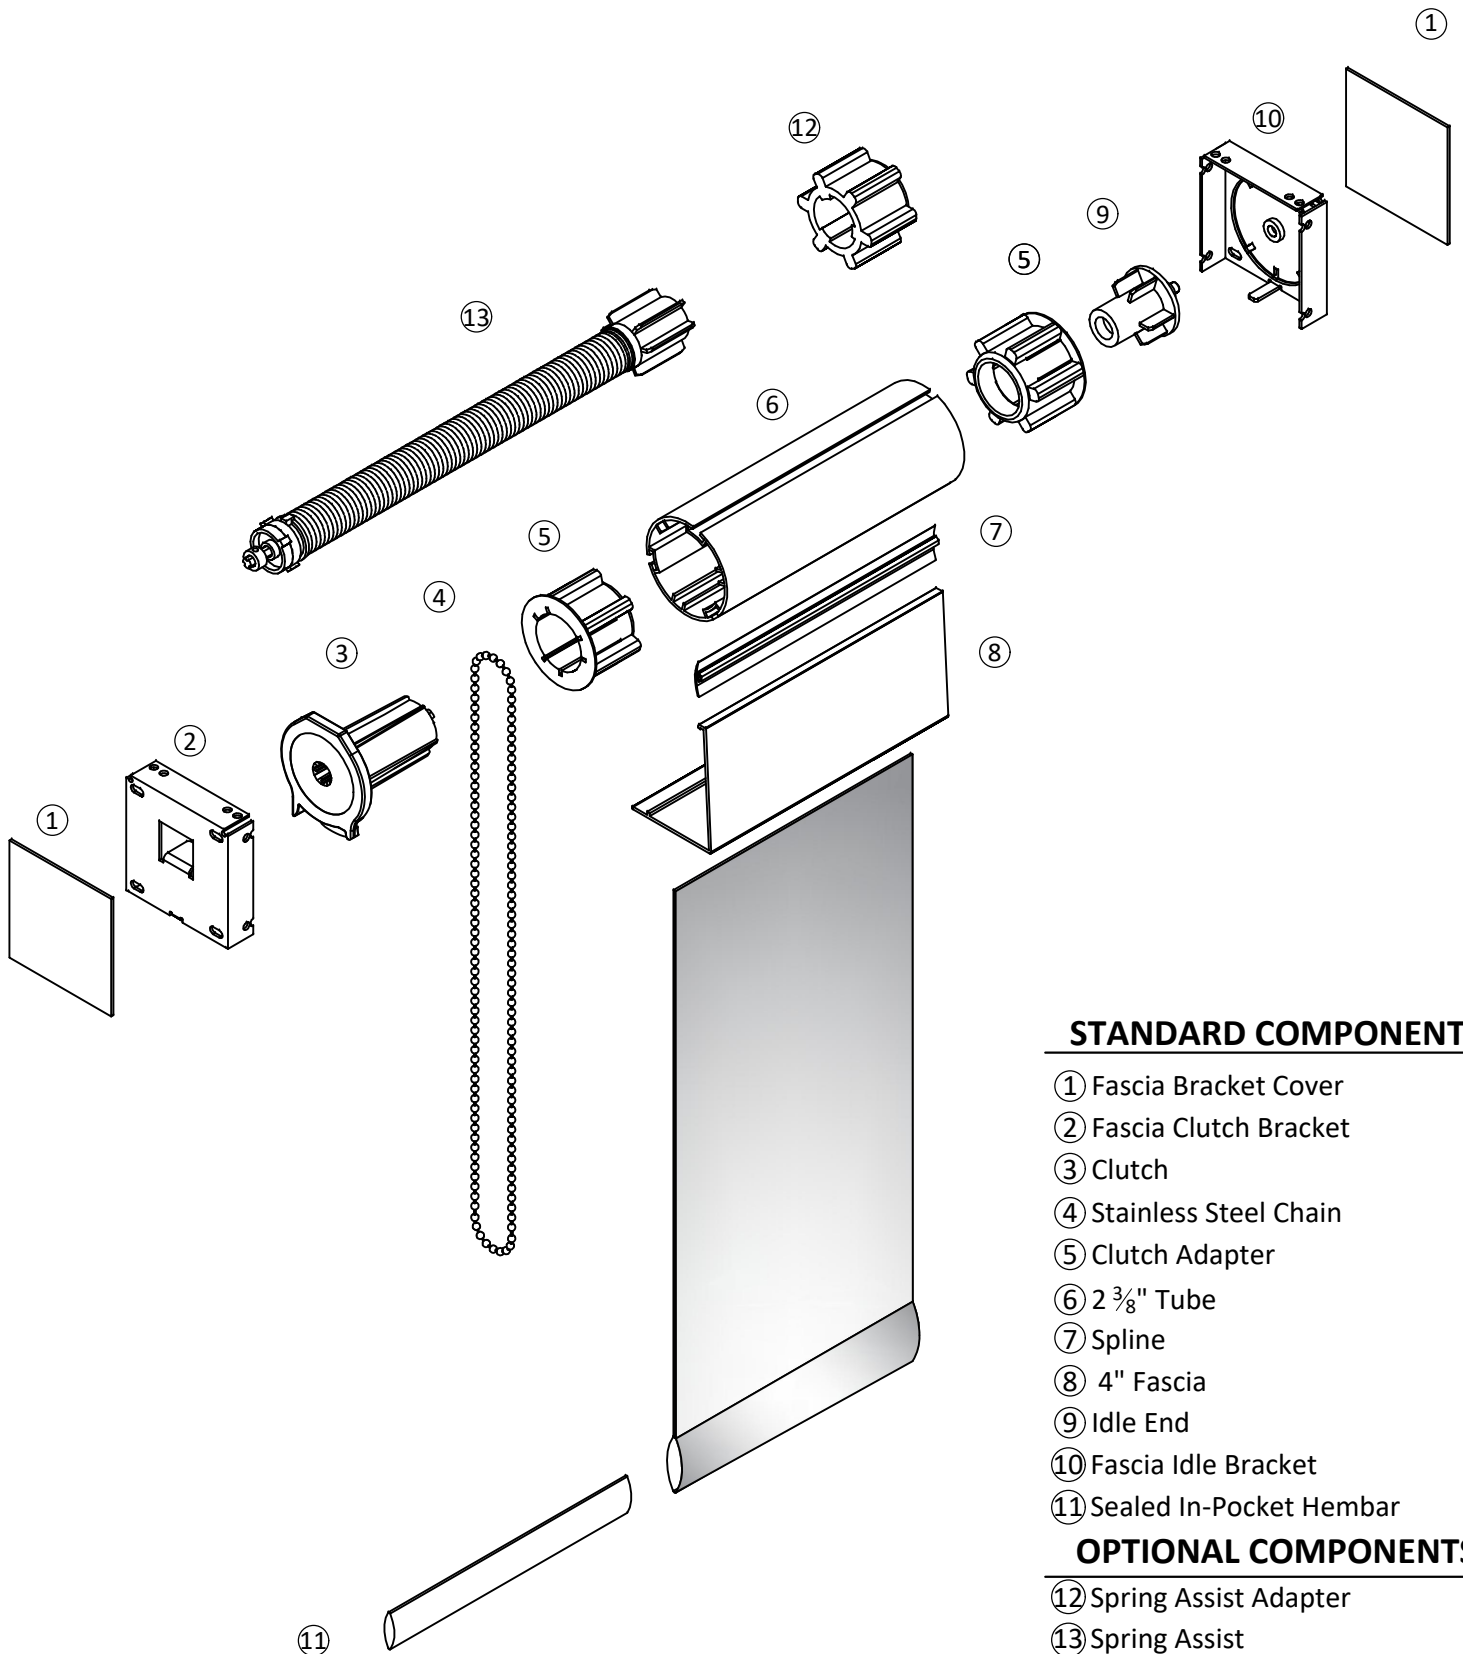

## MANUAL SX16 ROLLER SHADE SYSTEM

2 3/8" DIAMETER TUBE WITH 4" FASCIA

### STANDARD COMPONENTS

- ① Fascia Bracket Cover
- ② Fascia Clutch Bracket
- ③ Clutch
- ④ Stainless Steel Chain
- ⑤ Clutch Adapter
- ⑥ 2 3/8" Tube
- ⑦ Spline
- ⑧ 4" Fascia
- ⑨ Idle End
- ⑩ Fascia Idle Bracket

### OPTIONAL COMPONENTS

- ⑫ Spring Assist Adapter
- ⑬ Spring Assist
- ④ Stainless Steel Chain - Black Finish or White Finish
- Plastic Chain - Black or White