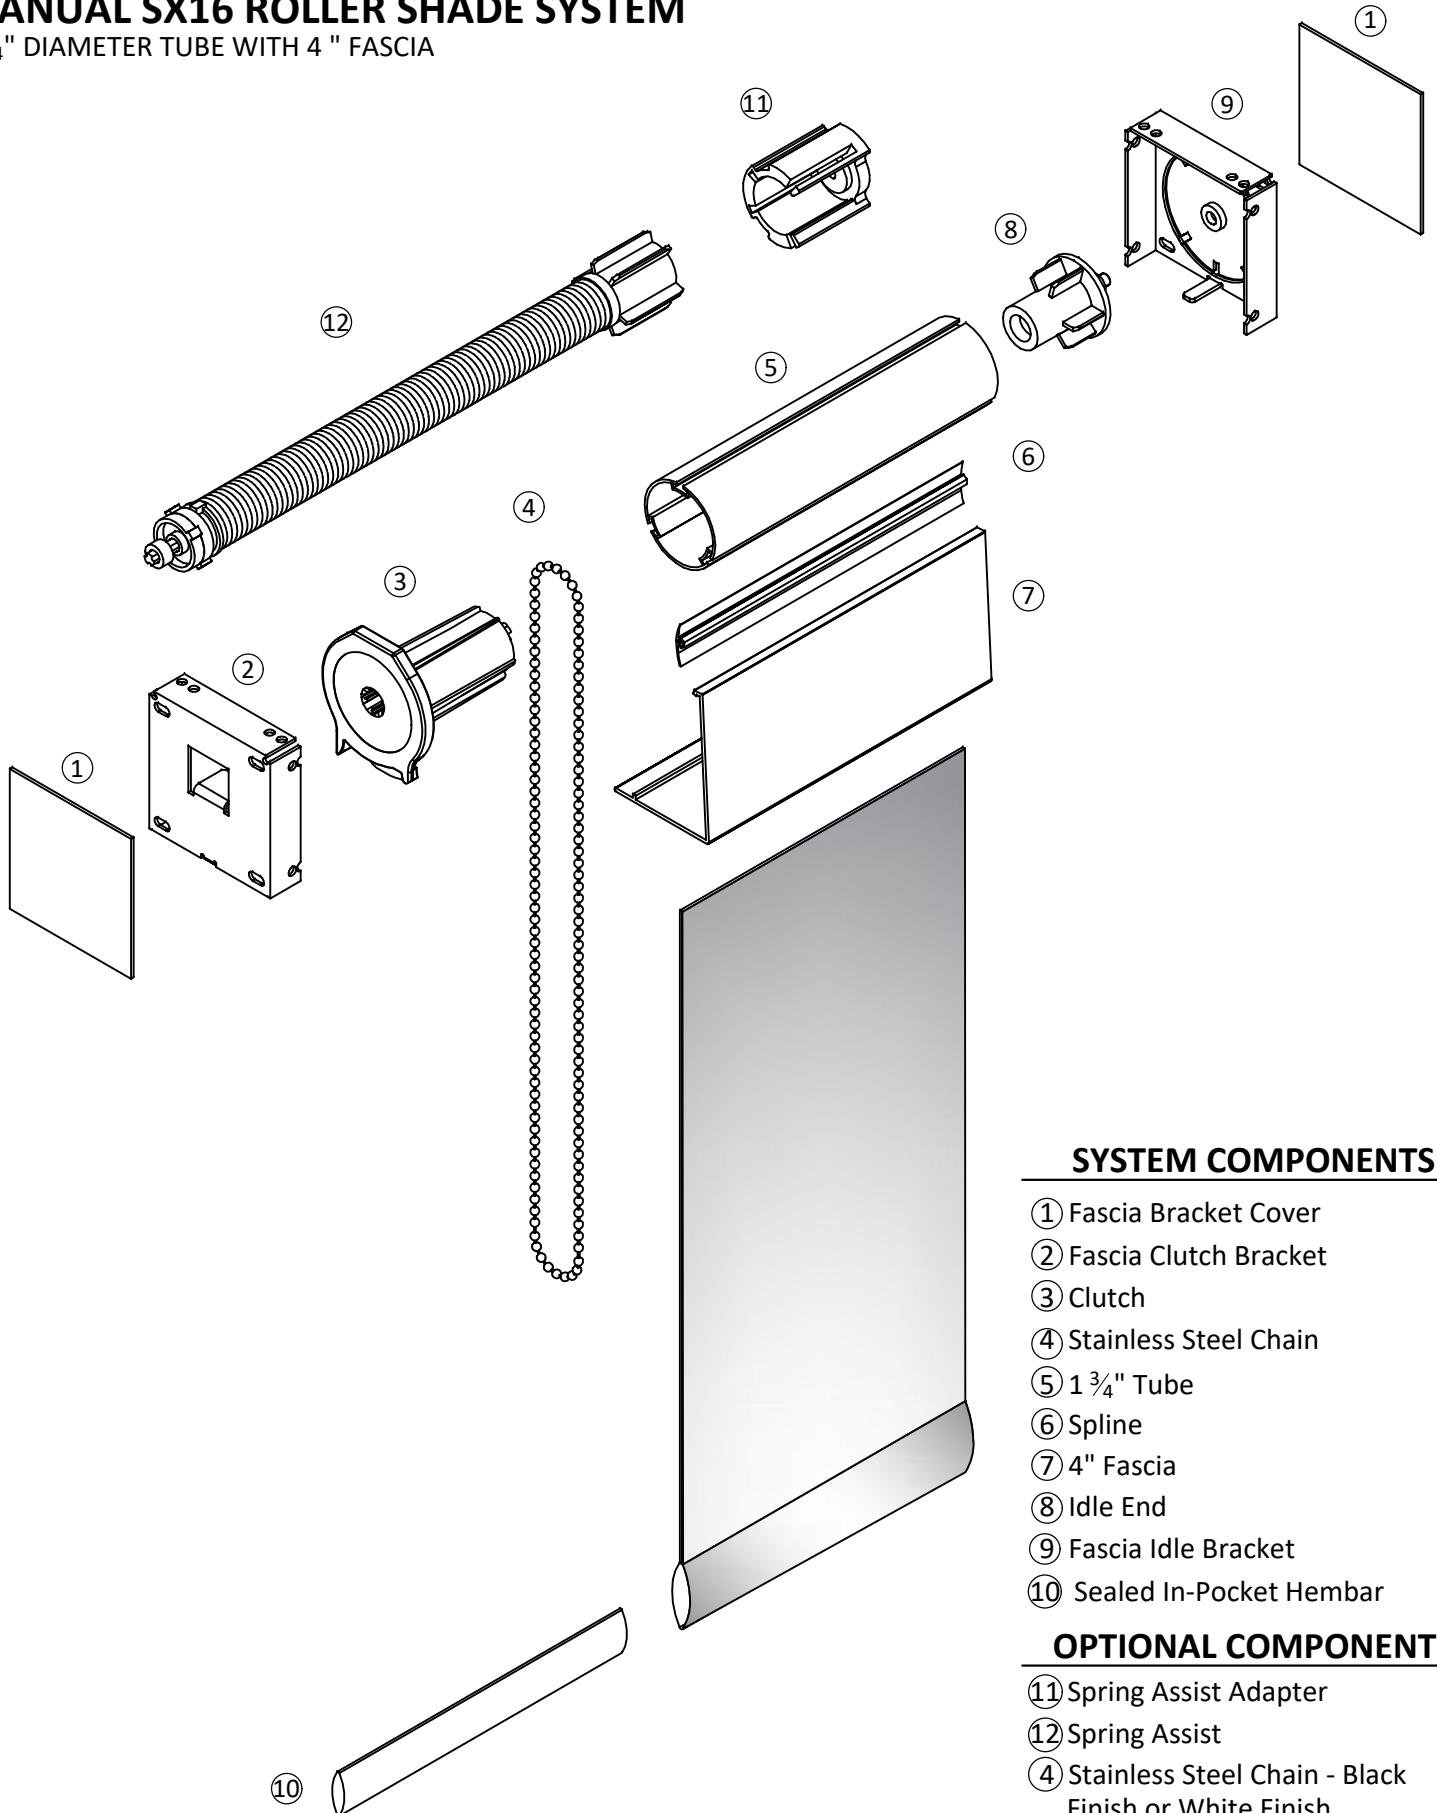

MANUAL SX16 ROLLER SHADE SYSTEM

1 3/4" DIAMETER TUBE WITH 4" FASCIA

SYSTEM COMPONENTS

- ① Fascia Bracket Cover
- ② Fascia Clutch Bracket
- ③ Clutch
- ④ Stainless Steel Chain
- ⑤ 1 3/4" Tube
- ⑥ Spline
- ⑦ 4" Fascia
- ⑧ Idle End
- ⑨ Fascia Idle Bracket
- ⑩ Sealed In-Pocket Hembar

OPTIONAL COMPONENTS

- ⑪ Spring Assist Adapter
- ⑫ Spring Assist
- ④ Stainless Steel Chain - Black Finish or White Finish
 Plastic Chain - Black or White