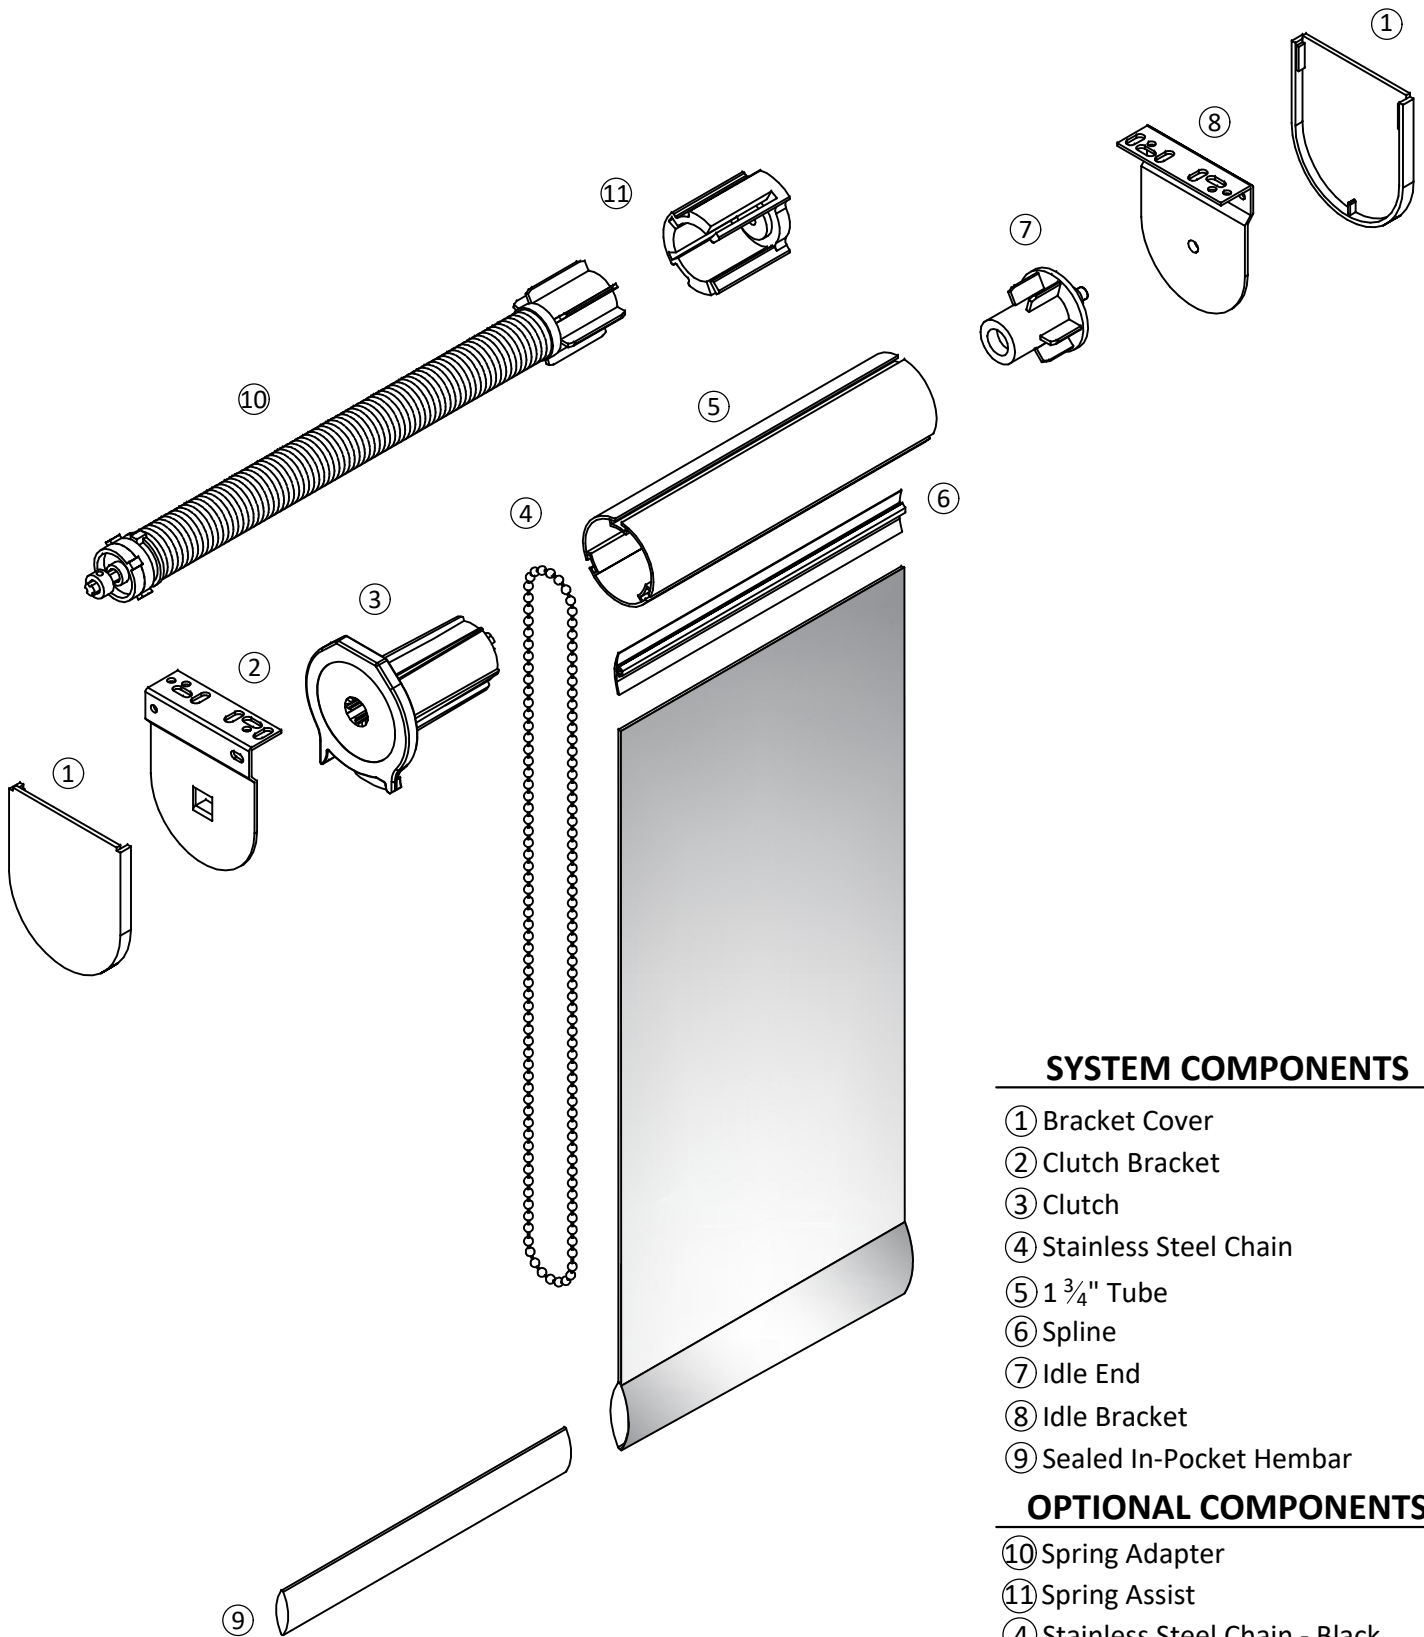

MANUAL SX16 ROLLER SHADE SYSTEM

1 3/4" DIAMETER TUBE

SYSTEM COMPONENTS

- ① Bracket Cover
- ② Clutch Bracket
- ③ Clutch
- ④ Stainless Steel Chain
- ⑤ 1 3/4" Tube
- ⑥ Spline
- ⑦ Idle End
- ⑧ Idle Bracket
- ⑨ Sealed In-Pocket Hembar

OPTIONAL COMPONENTS

- ⑩ Spring Adapter
- ⑪ Spring Assist
- ④ Stainless Steel Chain - Black Finish or White Finish
- Plastic Chain - Black or White