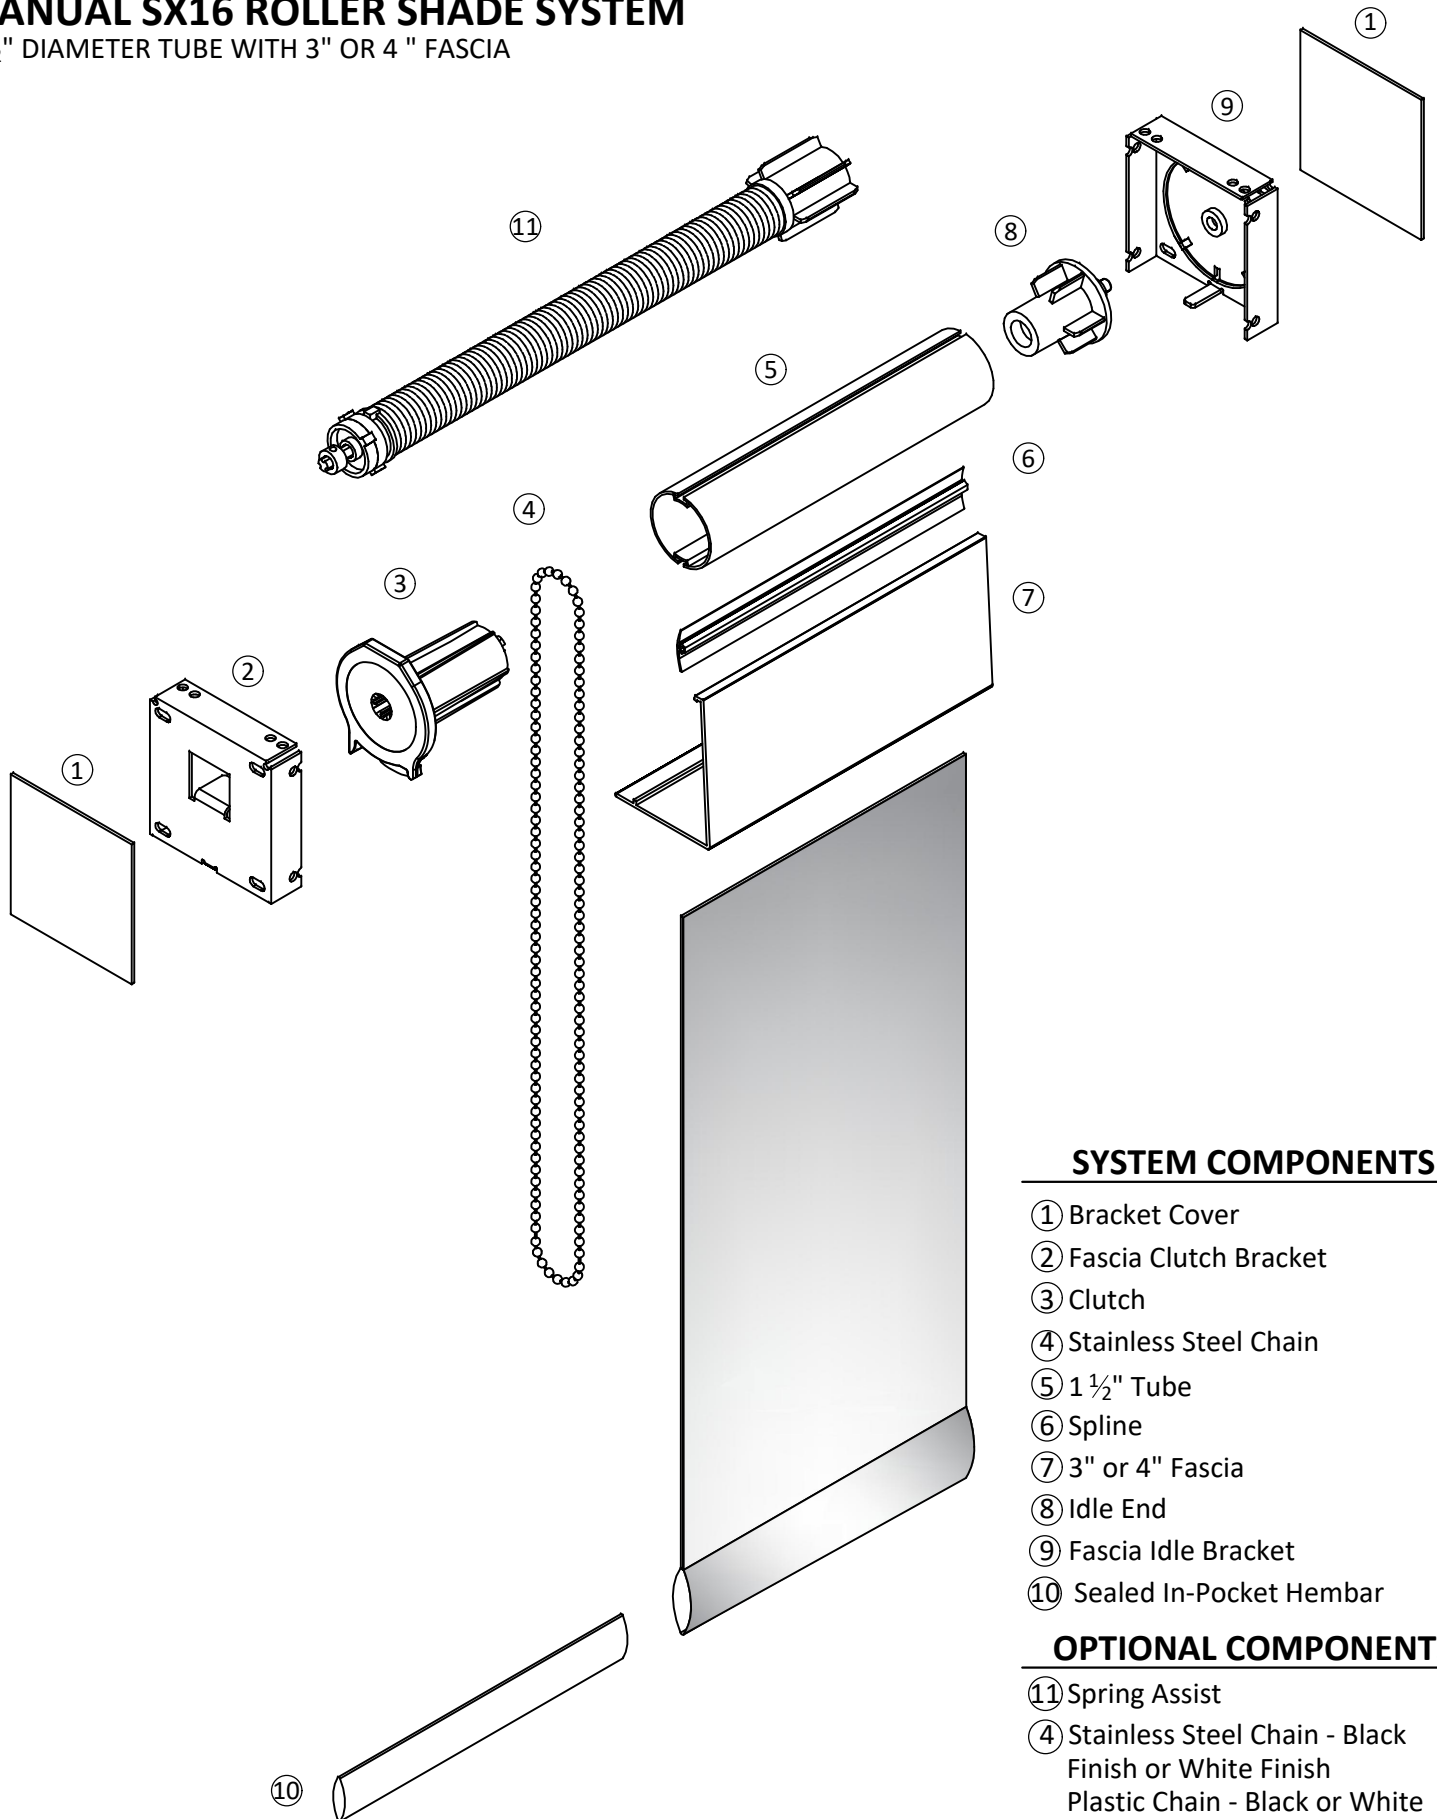

MANUAL SX16 ROLLER SHADE SYSTEM

1 1/2" DIAMETER TUBE WITH 3" OR 4" FASCIA

SYSTEM COMPONENTS

- ① Bracket Cover
- ② Fascia Clutch Bracket
- ③ Clutch
- ④ Stainless Steel Chain
- ⑤ 1 1/2" Tube
- ⑥ Spline
- ⑦ 3" or 4" Fascia
- ⑧ Idle End
- ⑨ Fascia Idle Bracket
- ⑩ Sealed In-Pocket Hembar

OPTIONAL COMPONENTS

- ⑪ Spring Assist
- ④ Stainless Steel Chain - Black Finish or White Finish
- Plastic Chain - Black or White