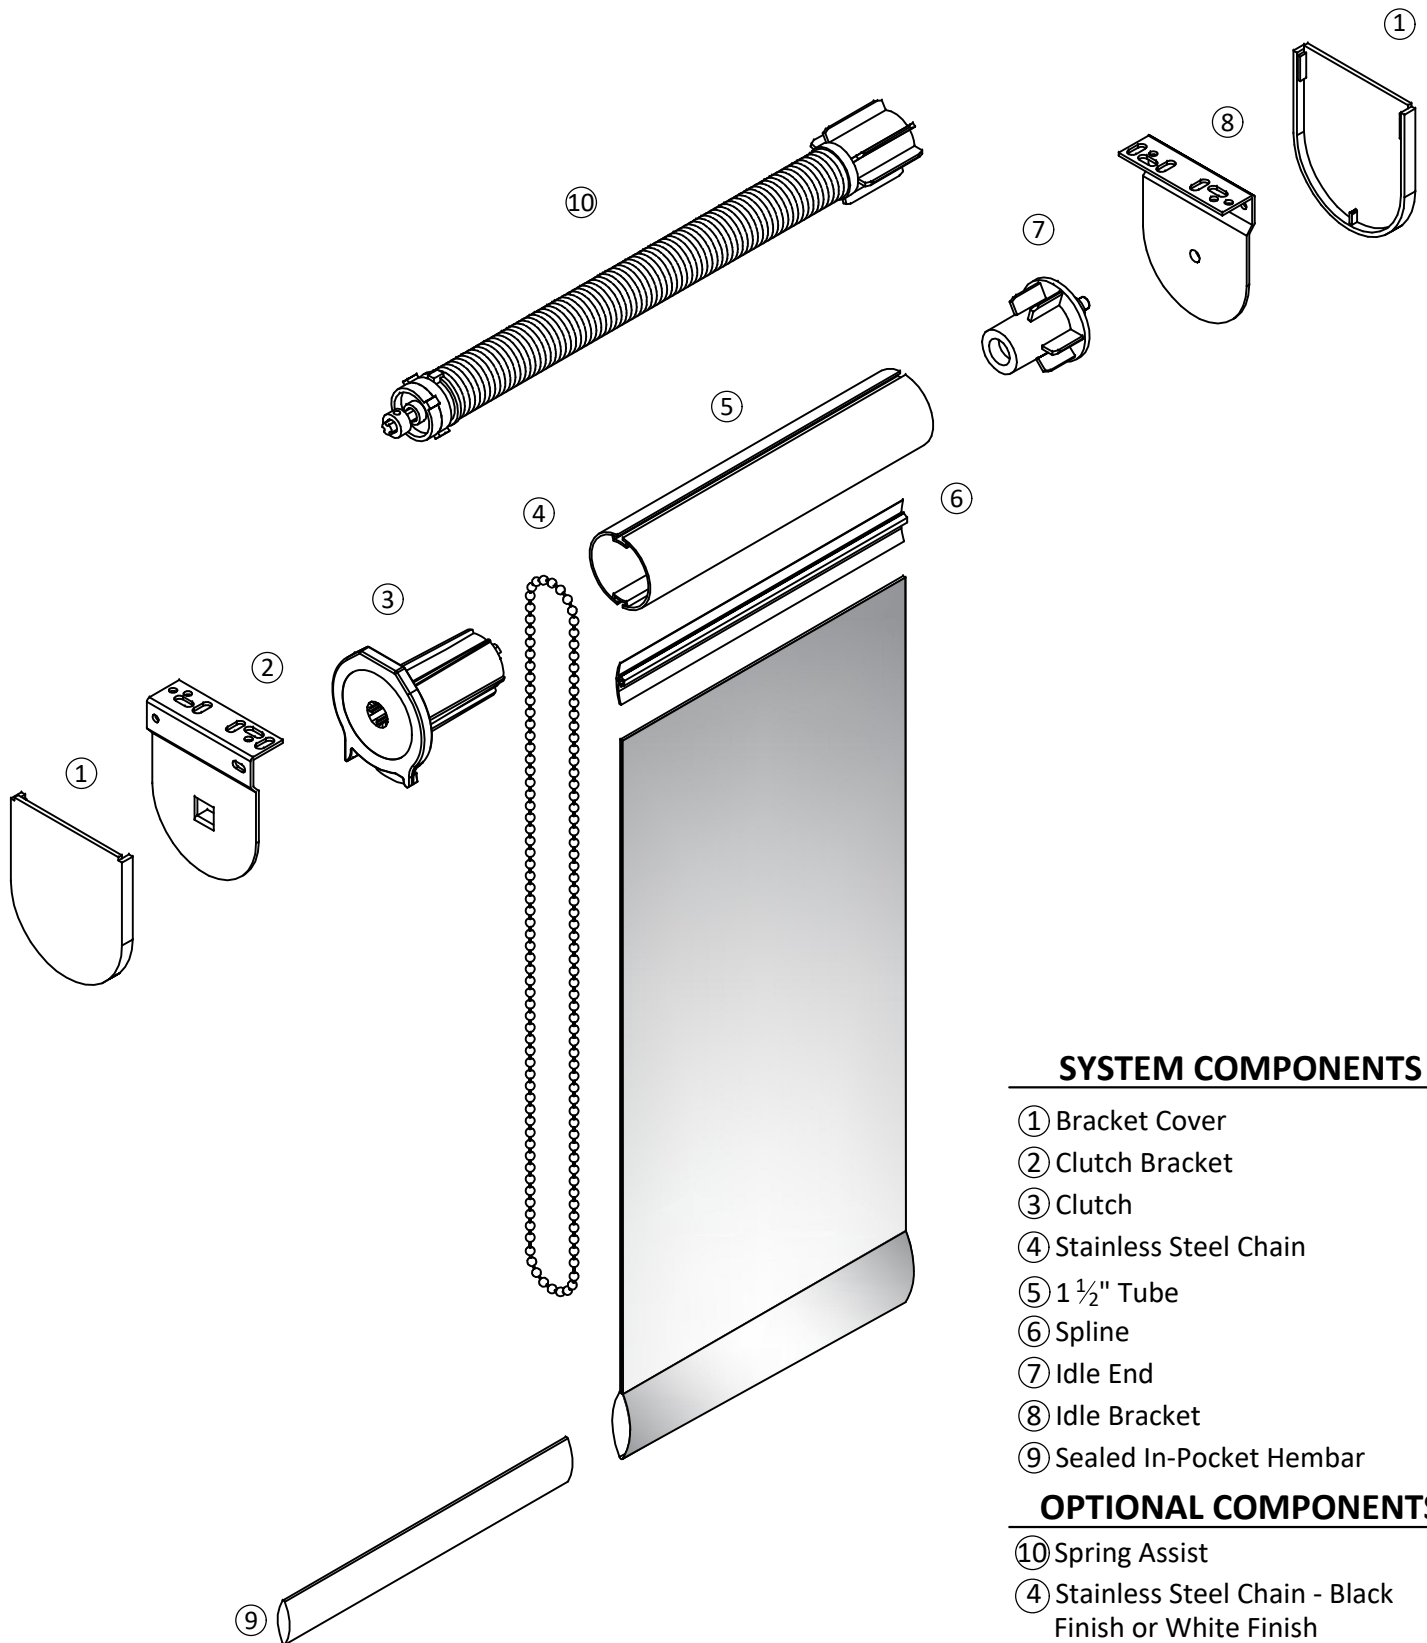

## MANUAL SX16 ROLLER SHADE SYSTEM

1 1/2" DIAMETER TUBE

### SYSTEM COMPONENTS

- ① Bracket Cover
- ② Clutch Bracket
- ③ Clutch
- ④ Stainless Steel Chain
- ⑤ 1 1/2" Tube
- ⑥ Spline
- ⑦ Idle End
- ⑧ Idle Bracket
- ⑨ Sealed In-Pocket Hembar

### OPTIONAL COMPONENTS

- ⑩ Spring Assist
- ④ Stainless Steel Chain - Black Finish or White Finish
- Plastic Chain - Black or White