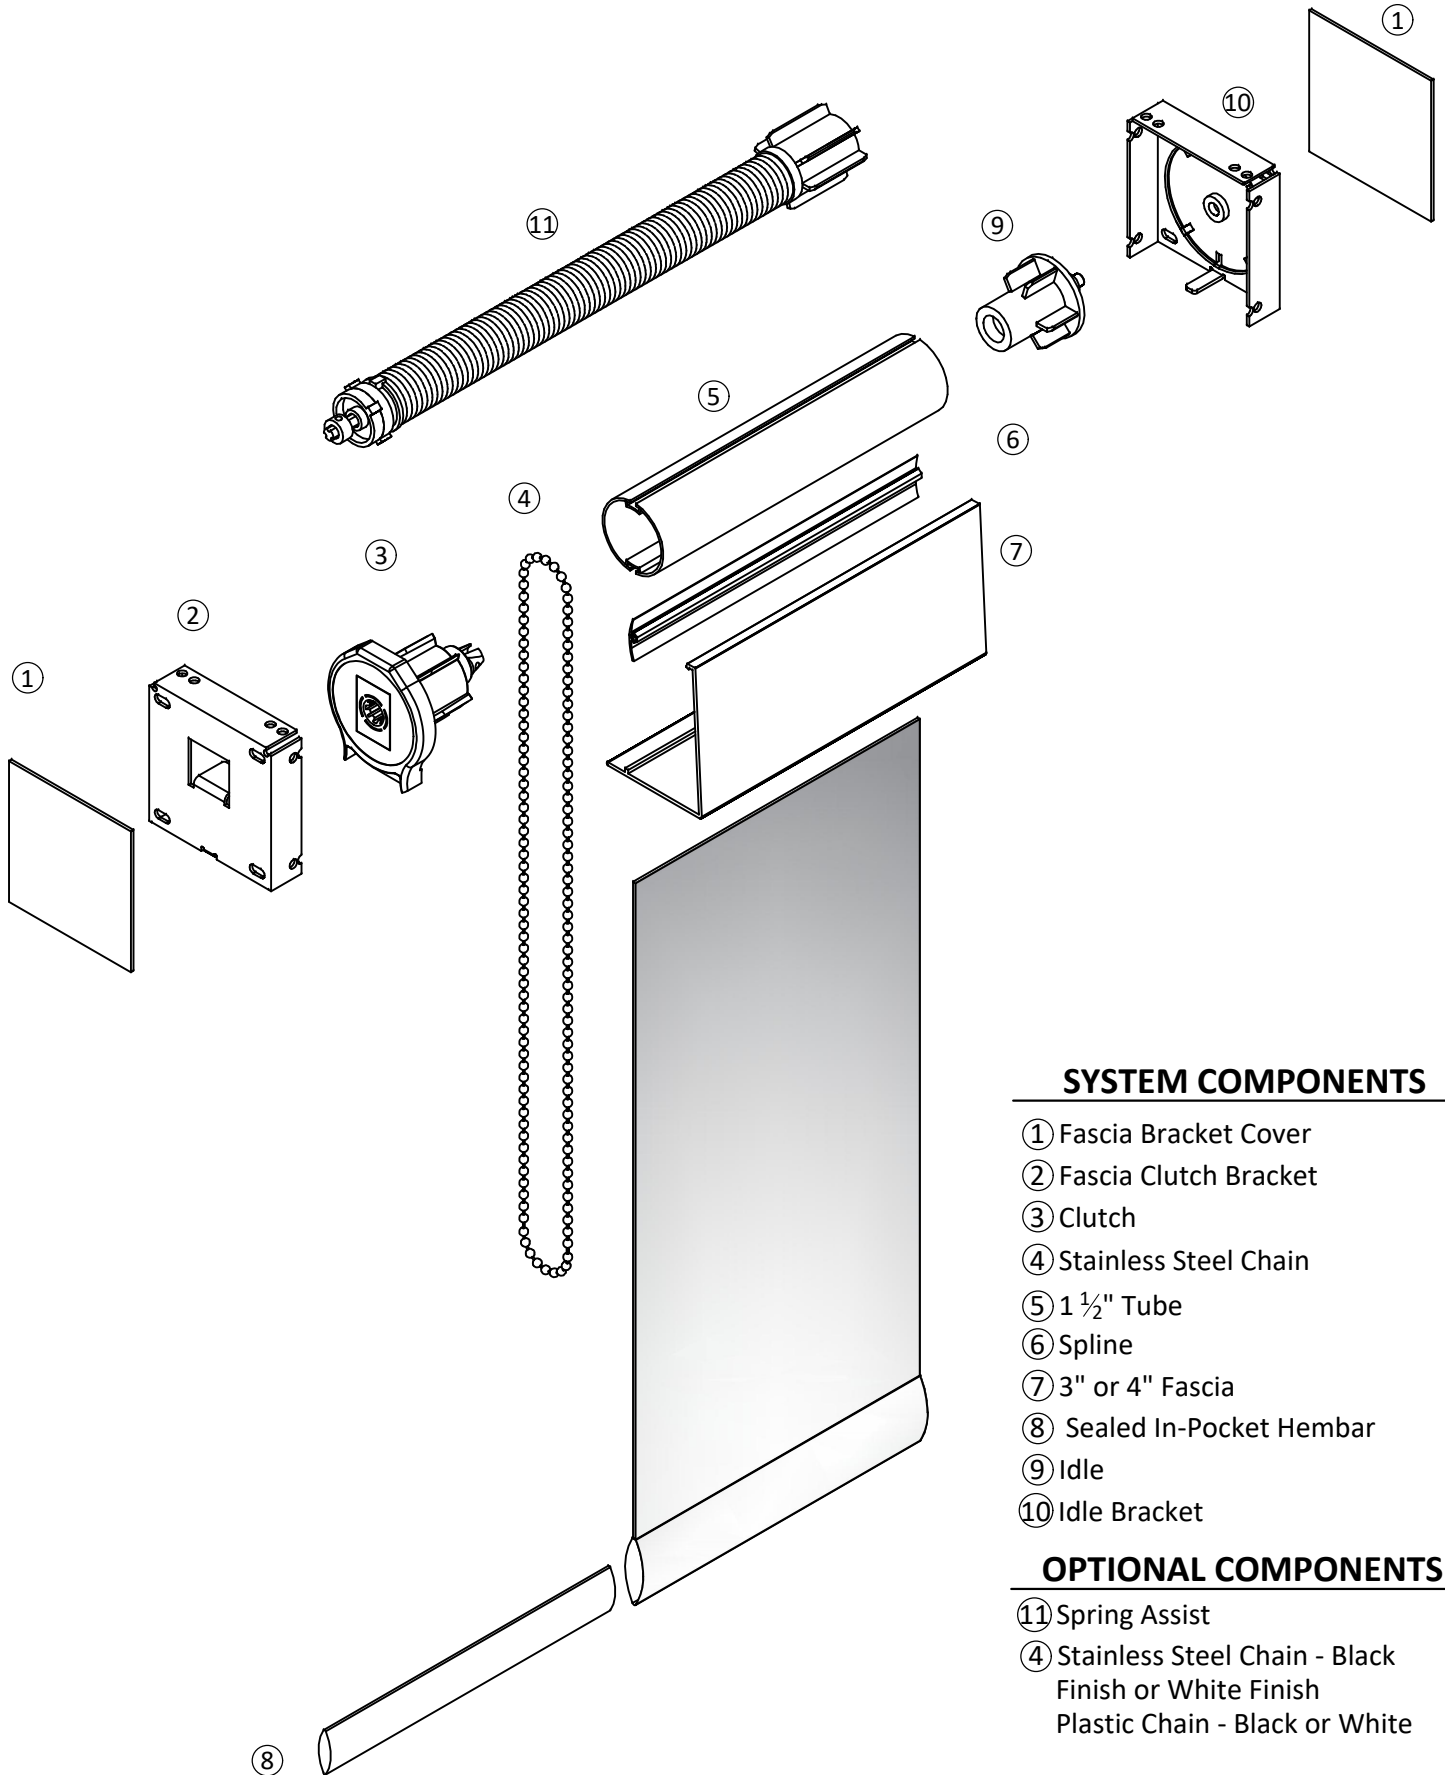

MANUAL SX12 ROLLER SHADE SYSTEM

1 1/2" DIAMETER TUBE WITH 3" OR 4" FASCIA

SYSTEM COMPONENTS

- ① Fascia Bracket Cover
- ② Fascia Clutch Bracket
- ③ Clutch
- ④ Stainless Steel Chain
- ⑤ 1 1/2" Tube
- ⑥ Spline
- ⑦ 3" or 4" Fascia
- ⑧ Sealed In-Pocket Hembar
- ⑨ Idle
- ⑩ Idle Bracket

OPTIONAL COMPONENTS

- ⑪ Spring Assist
- ④ Stainless Steel Chain - Black Finish or White Finish
- Plastic Chain - Black or White