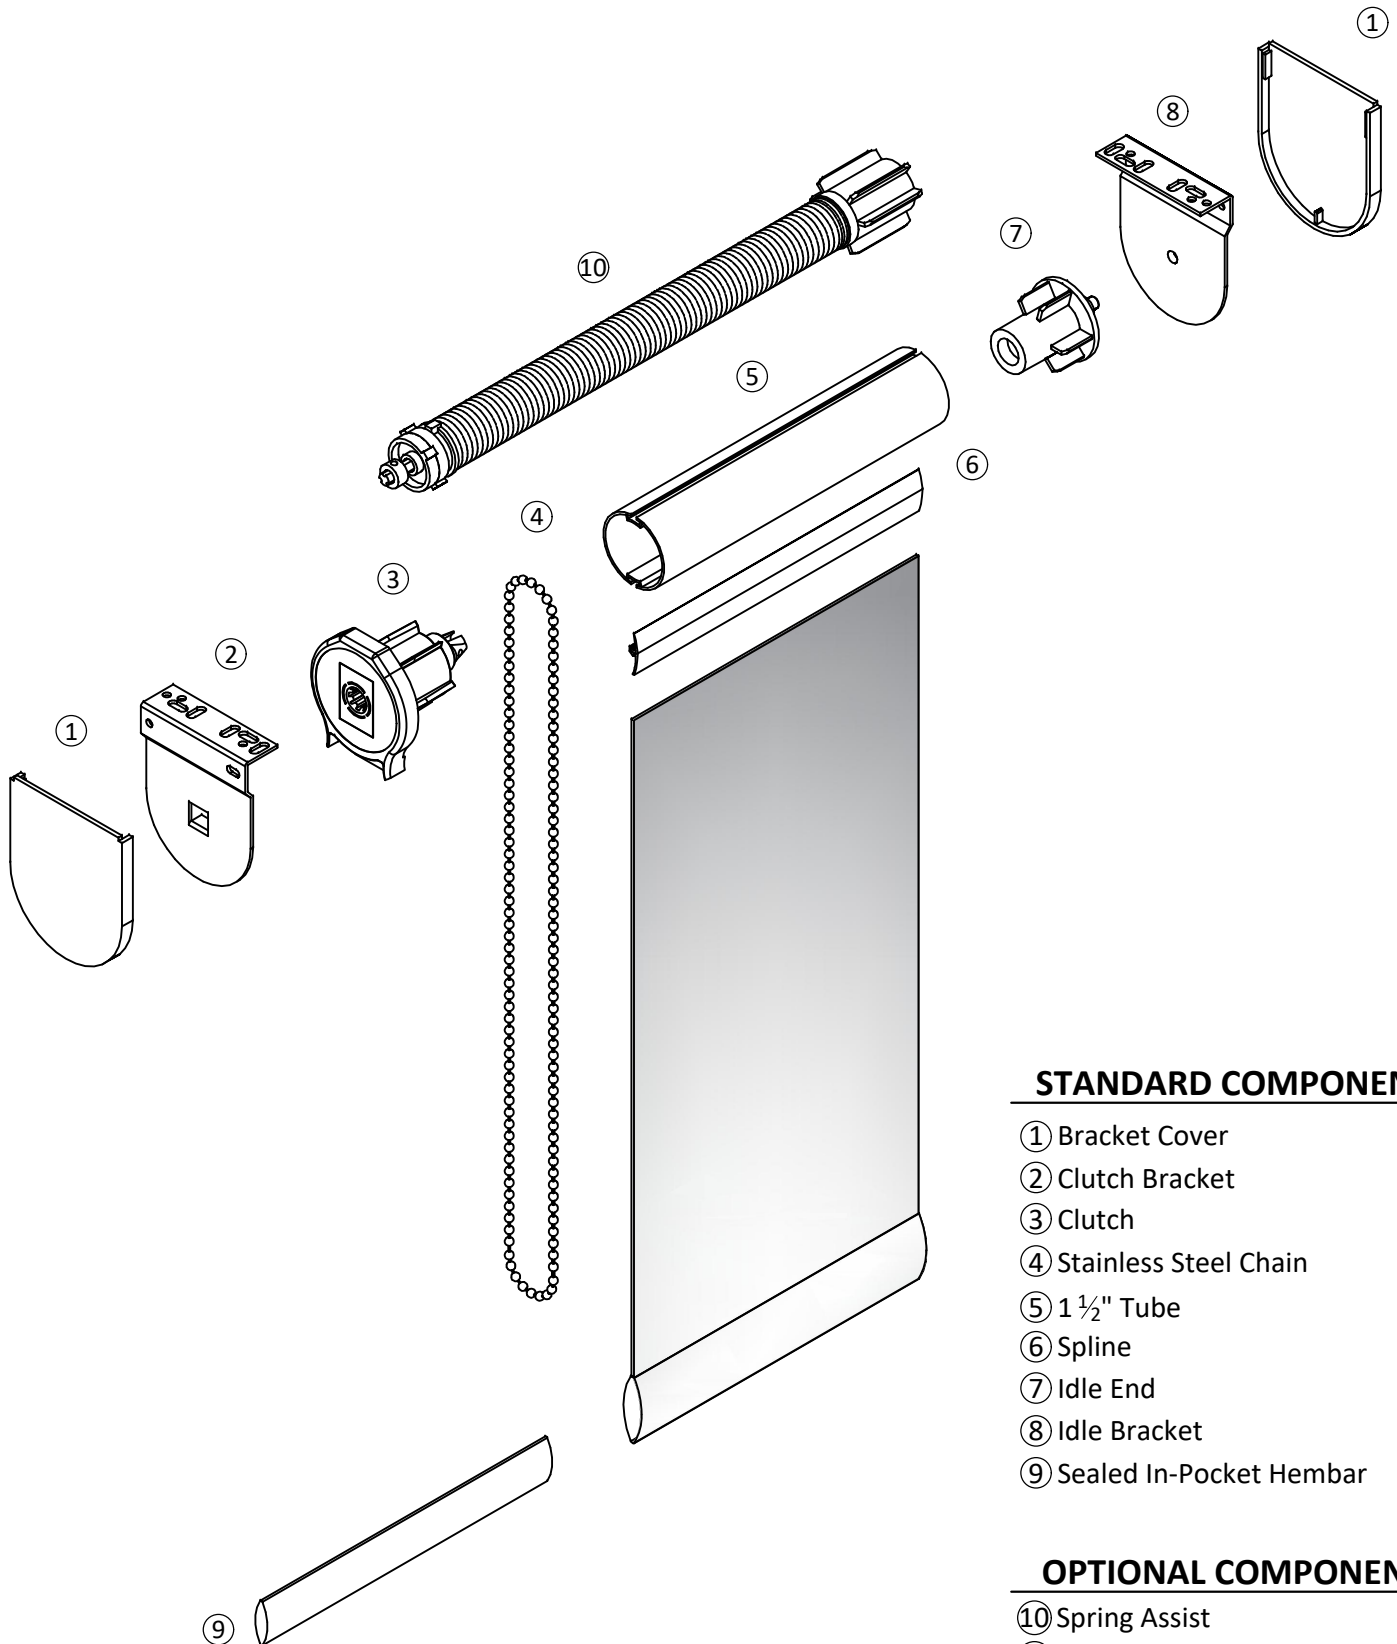

## MANUAL SX12 ROLLER SHADE SYSTEM

1 ½" DIAMETER TUBE

### STANDARD COMPONENTS

- ① Bracket Cover
- ② Clutch Bracket
- ③ Clutch
- ④ Stainless Steel Chain
- ⑤ 1 ½" Tube
- ⑥ Spline
- ⑦ Idle End
- ⑧ Idle Bracket
- ⑨ Sealed In-Pocket Hembar

### OPTIONAL COMPONENTS

- ⑩ Spring Assist
- ④ Stainless Steel Chain - Black Finish or White Finish
- Plastic Chain - Black or White