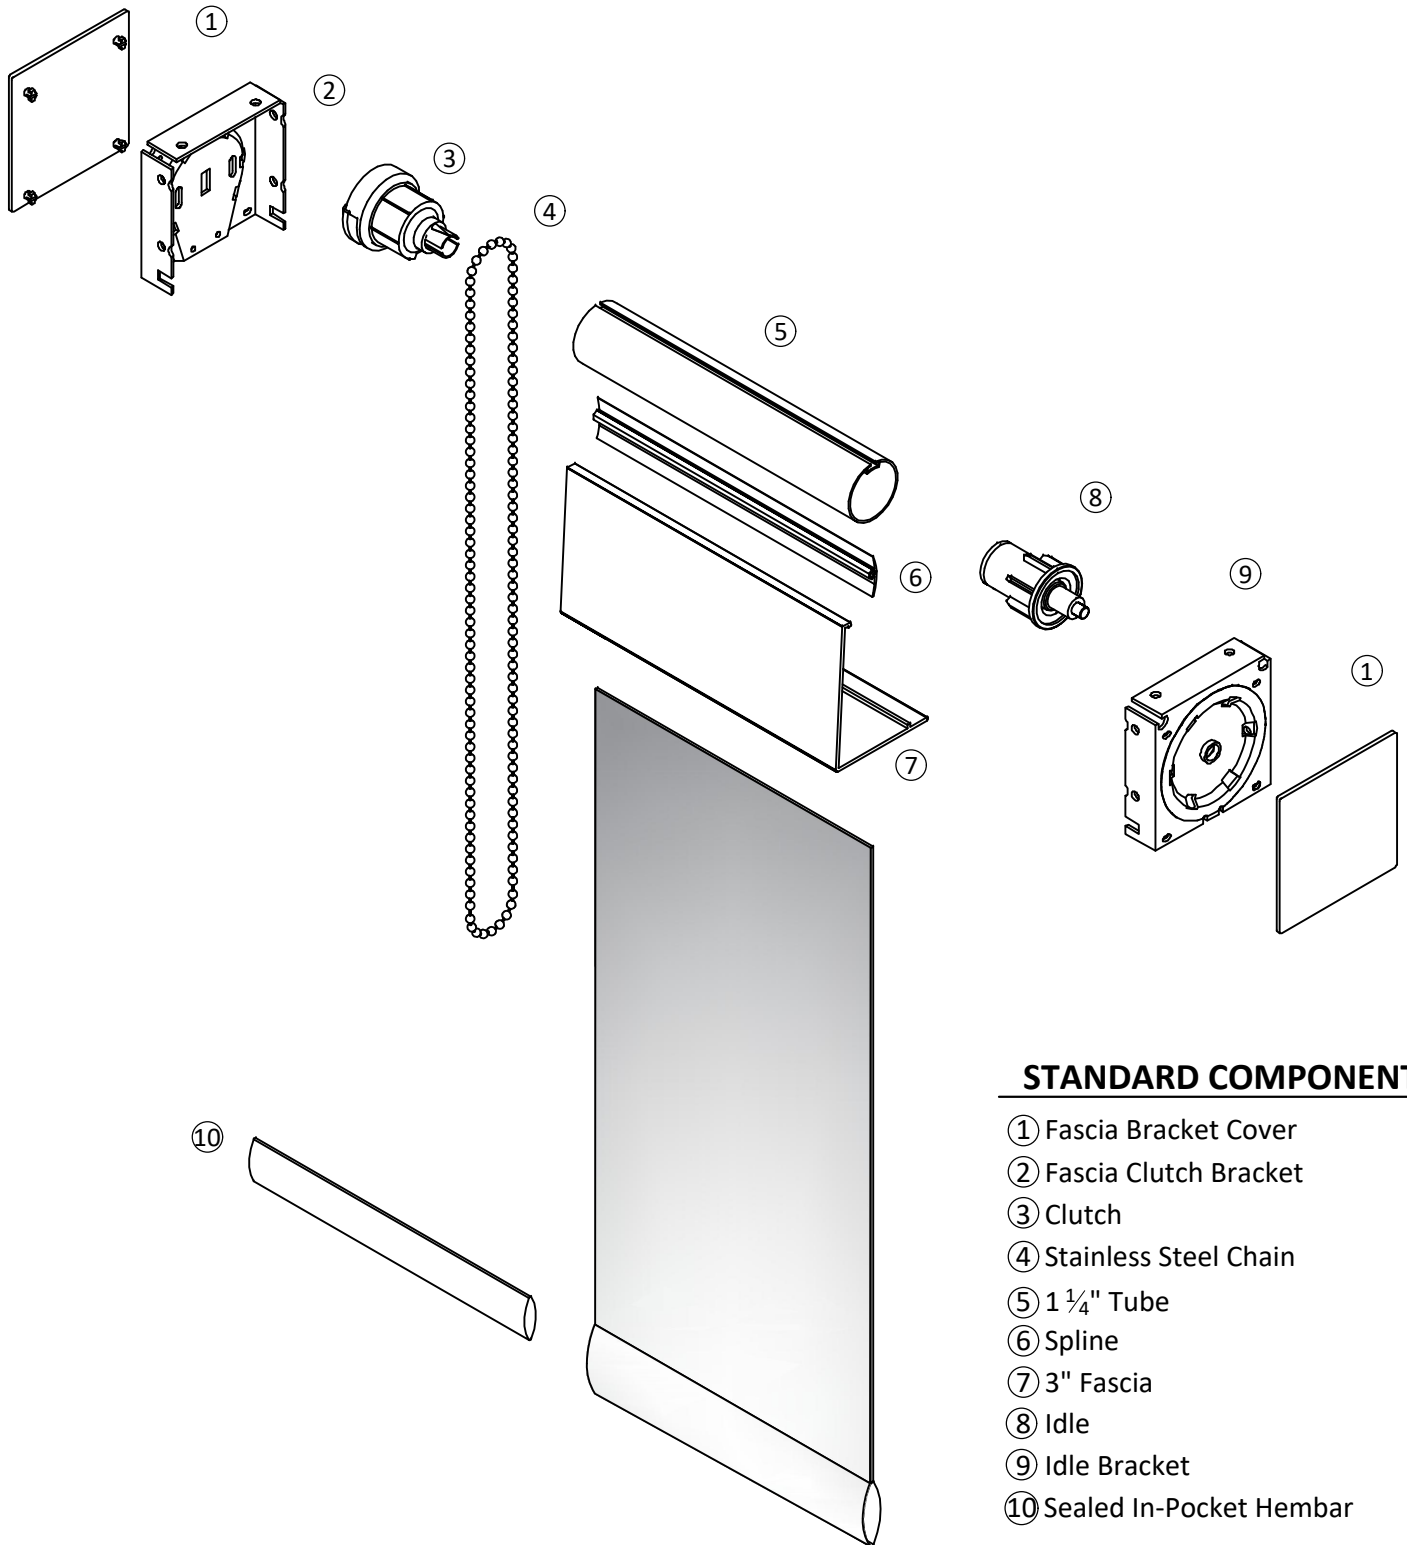

MANUAL S8 ROLLER SHADE SYSTEM

1 ¼" DIAMETER TUBE WITH 3" FASCIA

STANDARD COMPONENTS

- ① Fascia Bracket Cover
- ② Fascia Clutch Bracket
- ③ Clutch
- ④ Stainless Steel Chain
- ⑤ 1 ¼" Tube
- ⑥ Spline
- ⑦ 3" Fascia
- ⑧ Idle
- ⑨ Idle Bracket
- ⑩ Sealed In-Pocket Hembar

OPTIONAL COMPONENTS

- ④ Stainless Steel Chain - Black Finish or White Finish
 Plastic Chain - Black or White