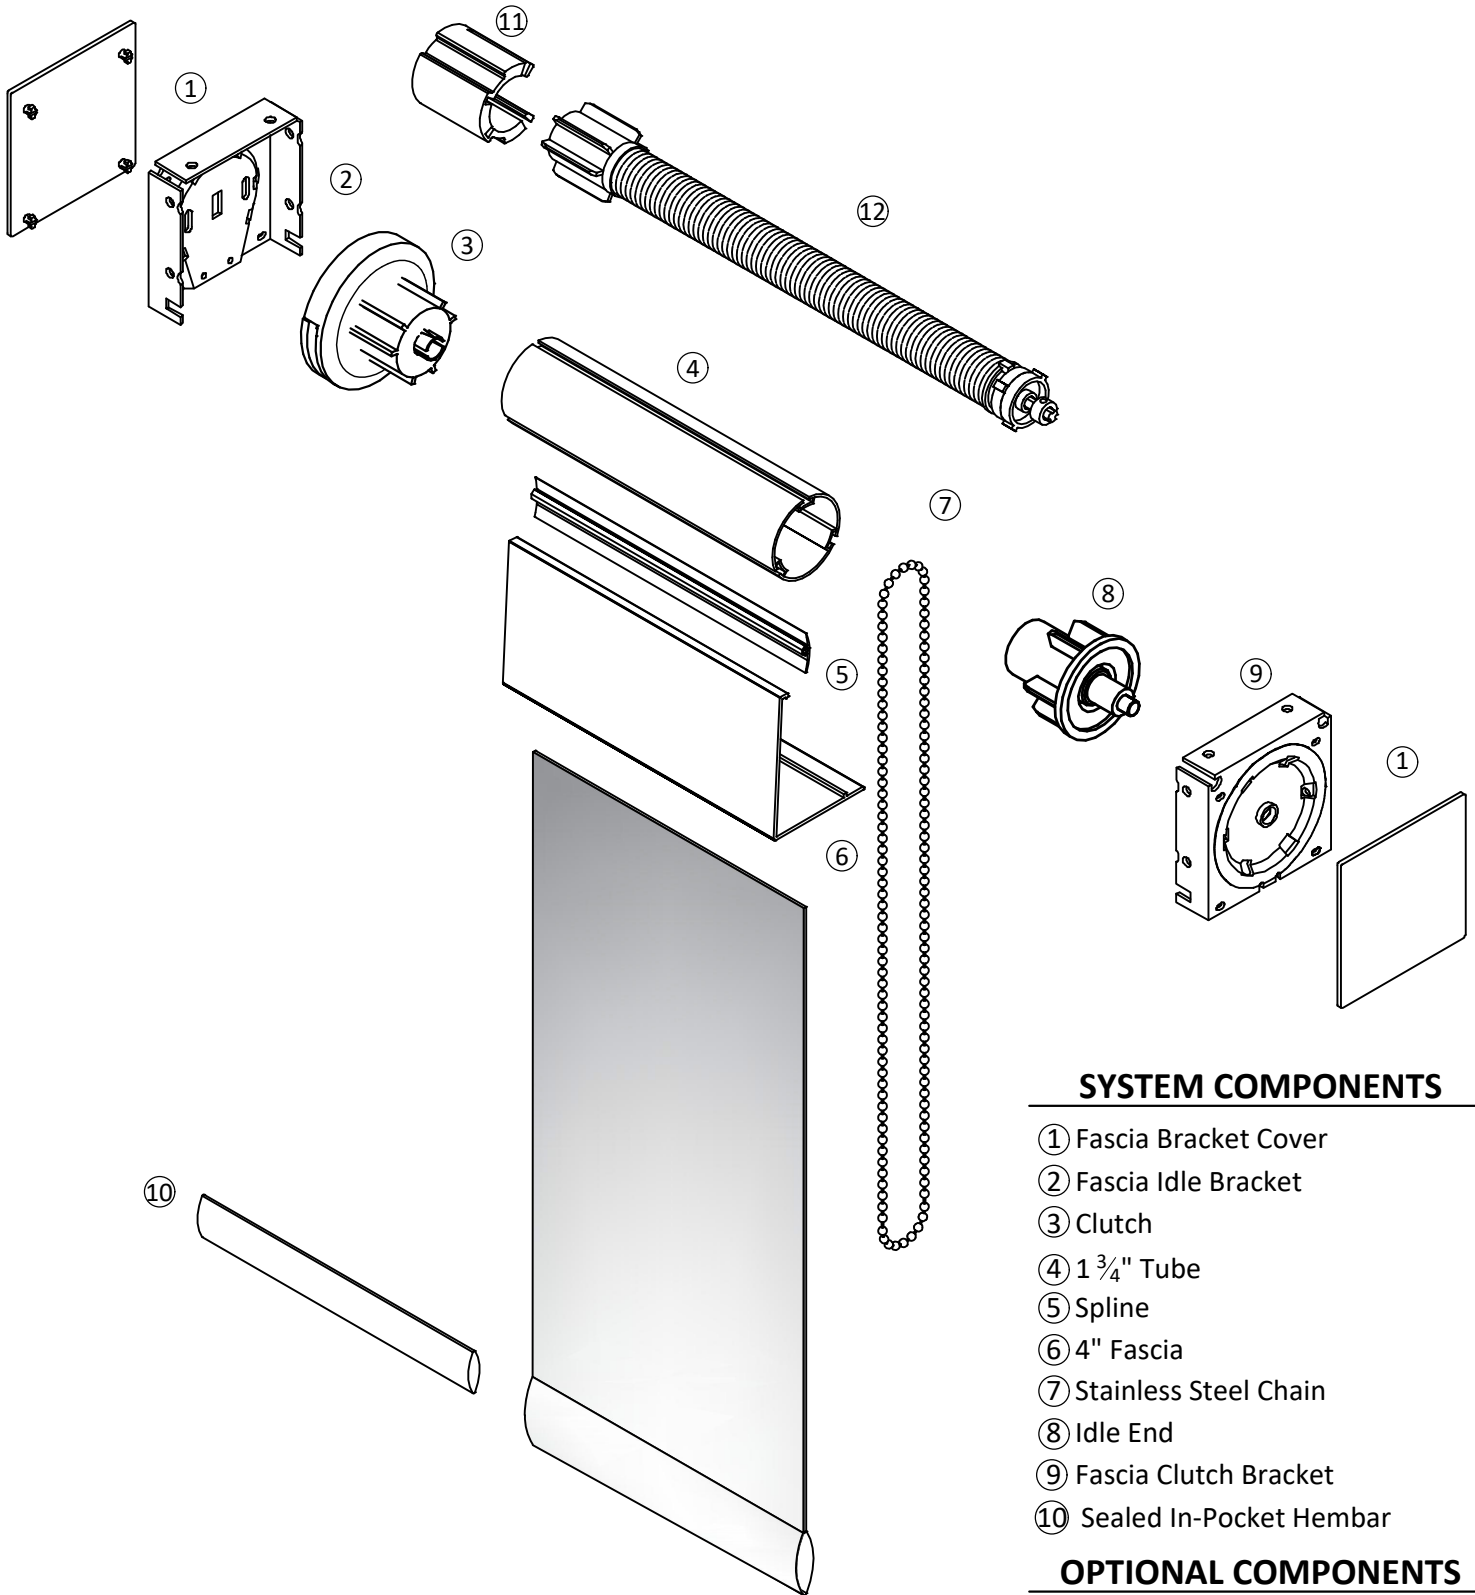

MANUAL S24 ROLLER SHADE SYSTEM

1 3/4" DIAMETER TUBE WITH 4" FASCIA

SYSTEM COMPONENTS

- ① Fascia Bracket Cover
- ② Fascia Idle Bracket
- ③ Clutch
- ④ 1 3/4" Tube
- ⑤ Spline
- ⑥ 4" Fascia
- ⑦ Stainless Steel Chain
- ⑧ Idle End
- ⑨ Fascia Clutch Bracket
- ⑩ Sealed In-Pocket Hembar

OPTIONAL COMPONENTS

- ⑪ Spring Adapter
- ⑫ Spring Assist
- ⑦ Stainless Steel Chain - Black Finish or White Finish
- Plastic Chain - Black or White