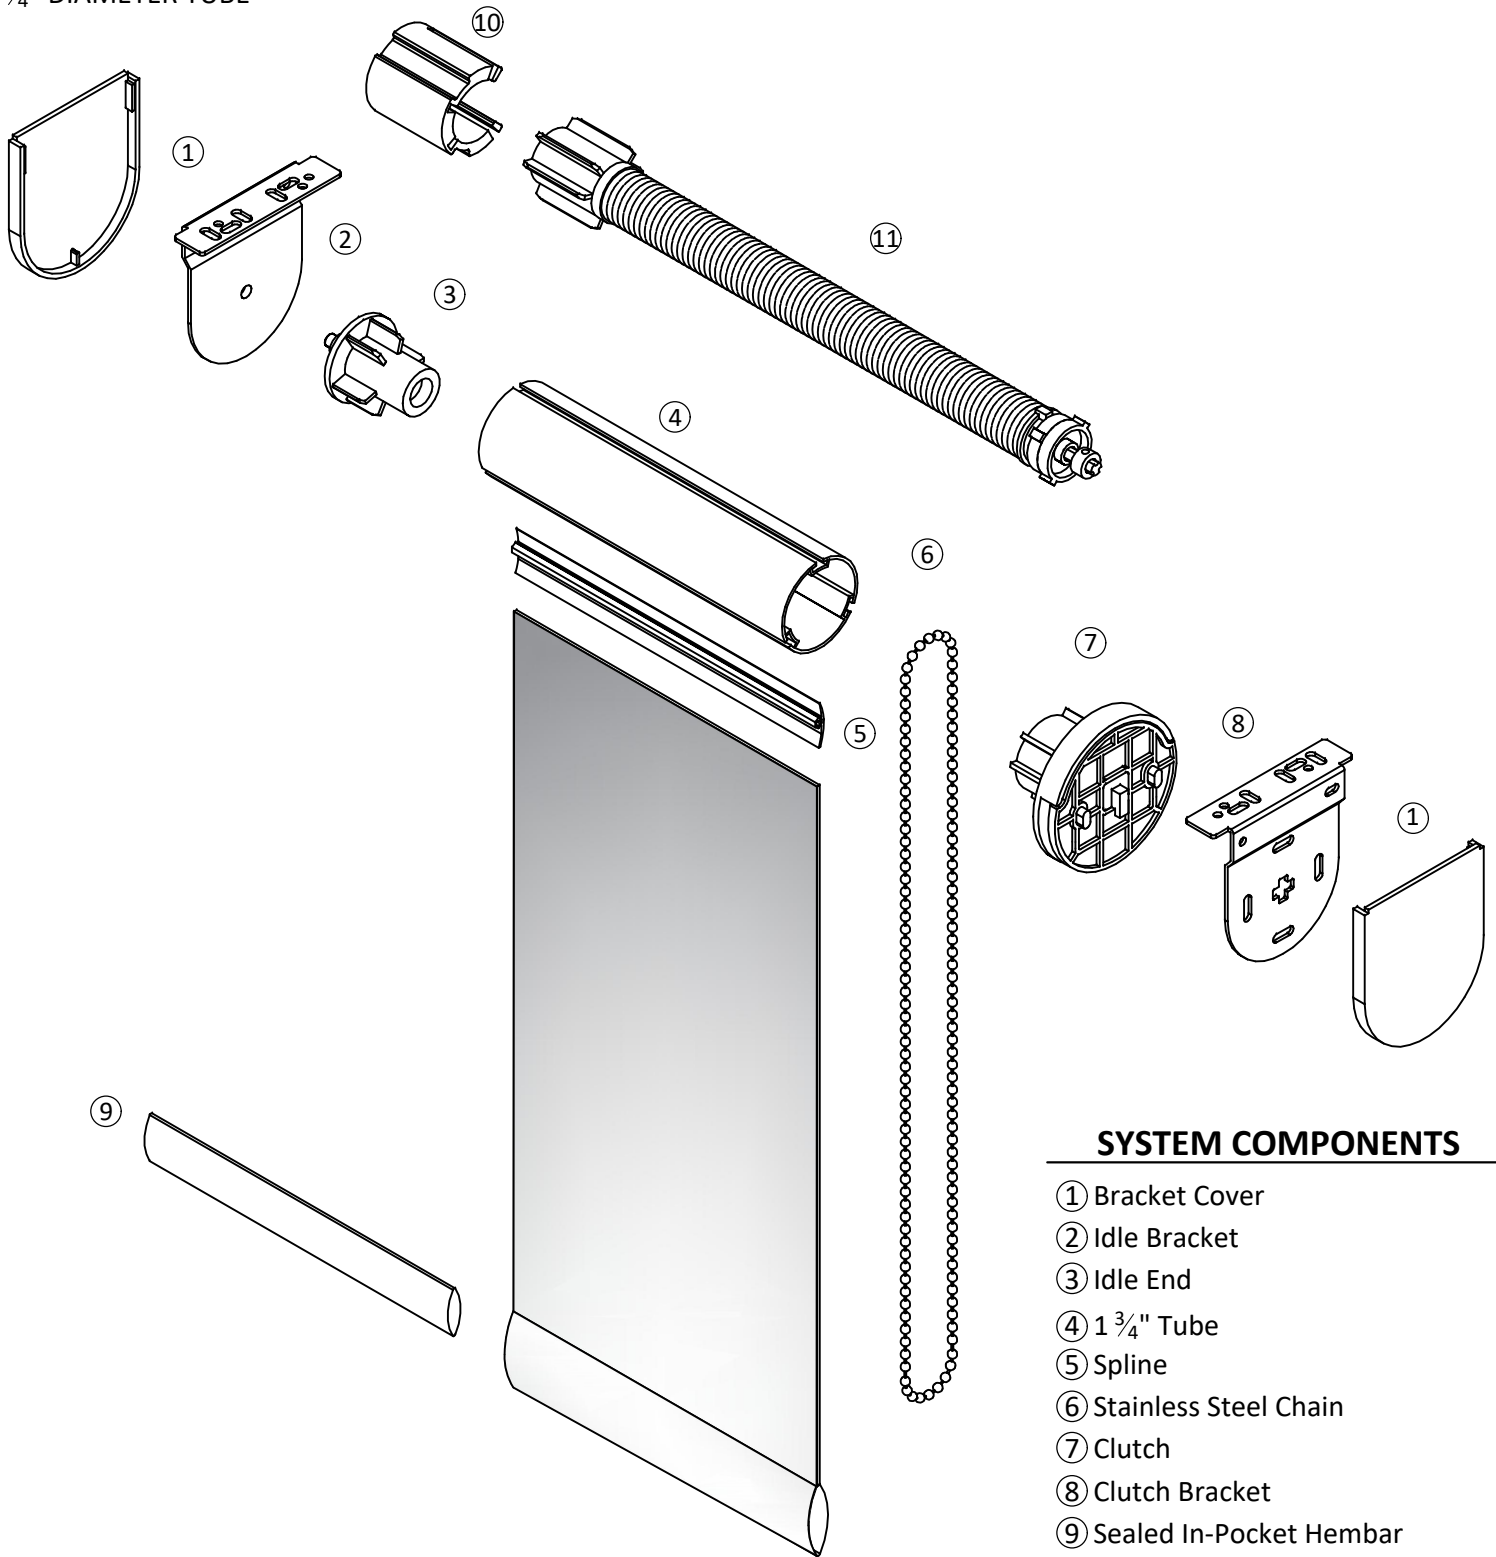

MANUAL S24 ROLLER SHADE SYSTEM

1 3/4" DIAMETER TUBE

SYSTEM COMPONENTS

- ① Bracket Cover
- ② Idle Bracket
- ③ Idle End
- ④ 1 3/4" Tube
- ⑤ Spline
- ⑥ Stainless Steel Chain
- ⑦ Clutch
- ⑧ Clutch Bracket
- ⑨ Sealed In-Pocket Hembar

OPTIONAL COMPONENTS

- ⑩ Spring Adapter
- ⑪ Spring Assist
- ⑥ Stainless Steel Chain - Black Finish or White Finish
 Plastic Chain - Black or White